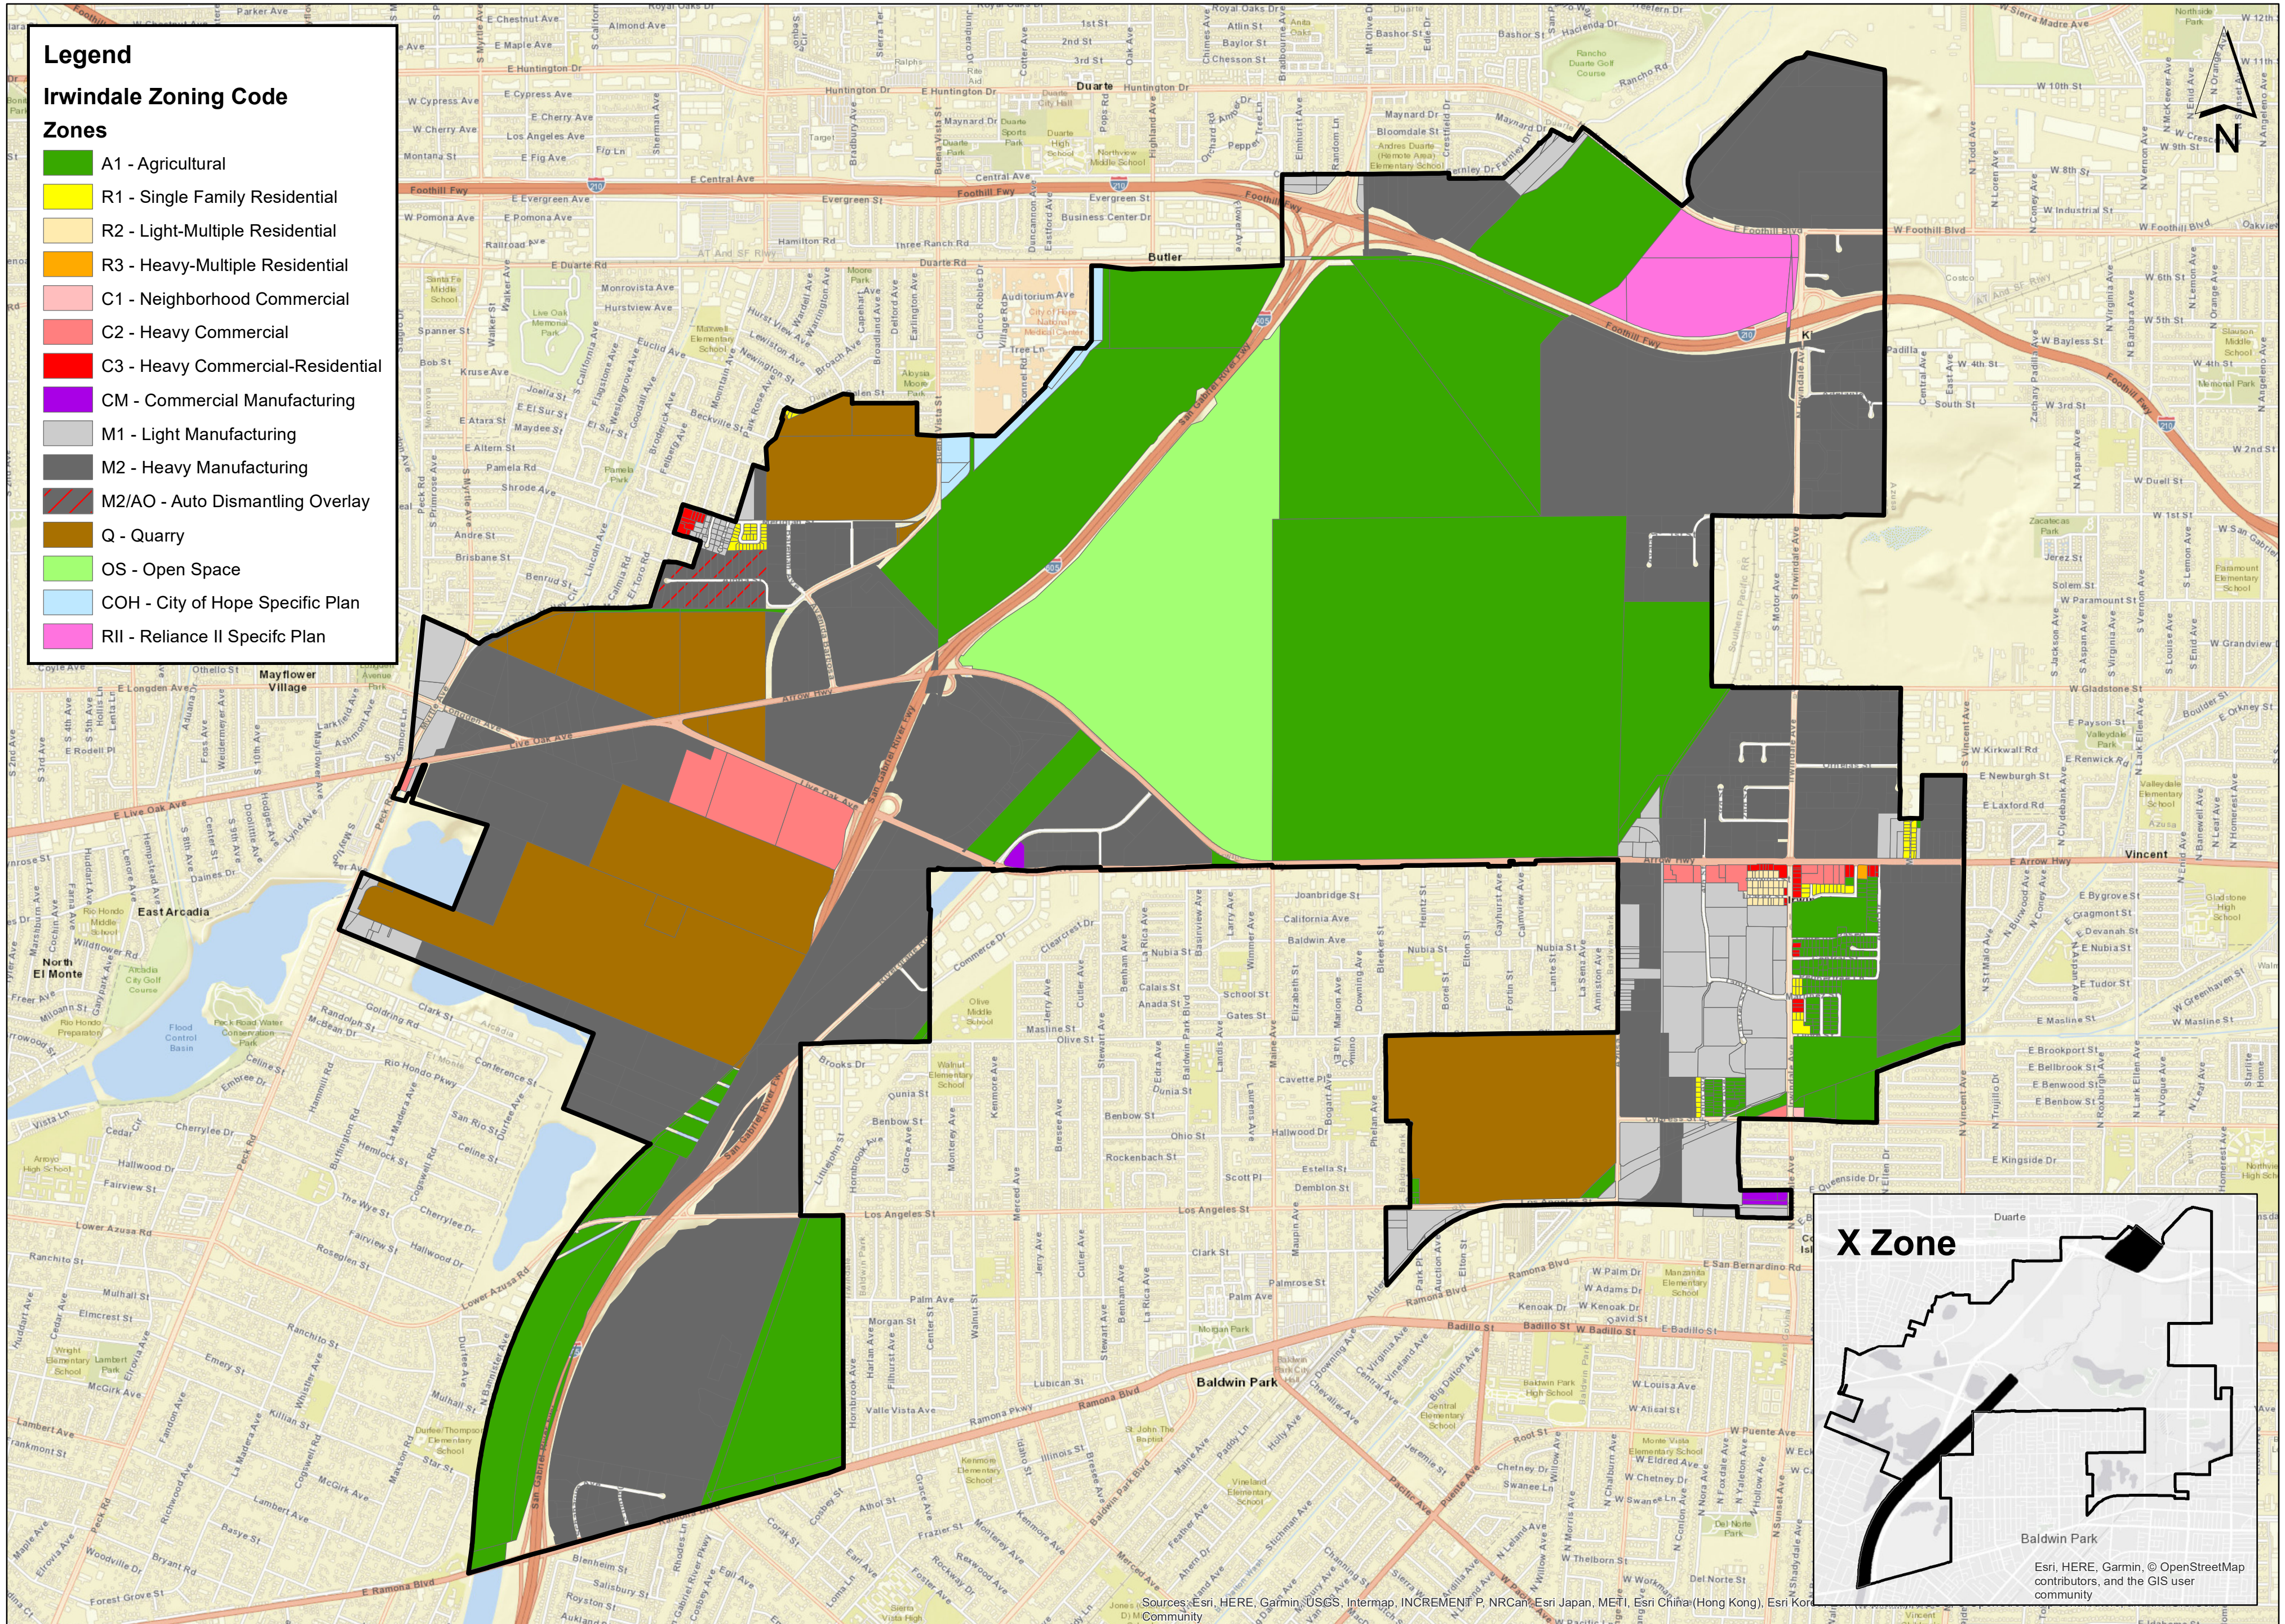

# CITY OF IRWINDALE - ZONING MAP (2018)

**Legend**

**Irwindale Zoning Code**

**Zones**

- A1 - Agricultural
- R1 - Single Family Residential
- R2 - Light-Multiple Residential
- R3 - Heavy-Multiple Residential
- C1 - Neighborhood Commercial
- C2 - Heavy Commercial
- C3 - Heavy Commercial-Residential
- CM - Commercial Manufacturing
- M1 - Light Manufacturing
- M2 - Heavy Manufacturing
- M2/AO - Auto Dismantling Overlay
- Q - Quarry
- OS - Open Space
- COH - City of Hope Specific Plan
- RII - Reliance II Specific Plan

Sources: City of Irwindale, Los Angeles County, SCAG