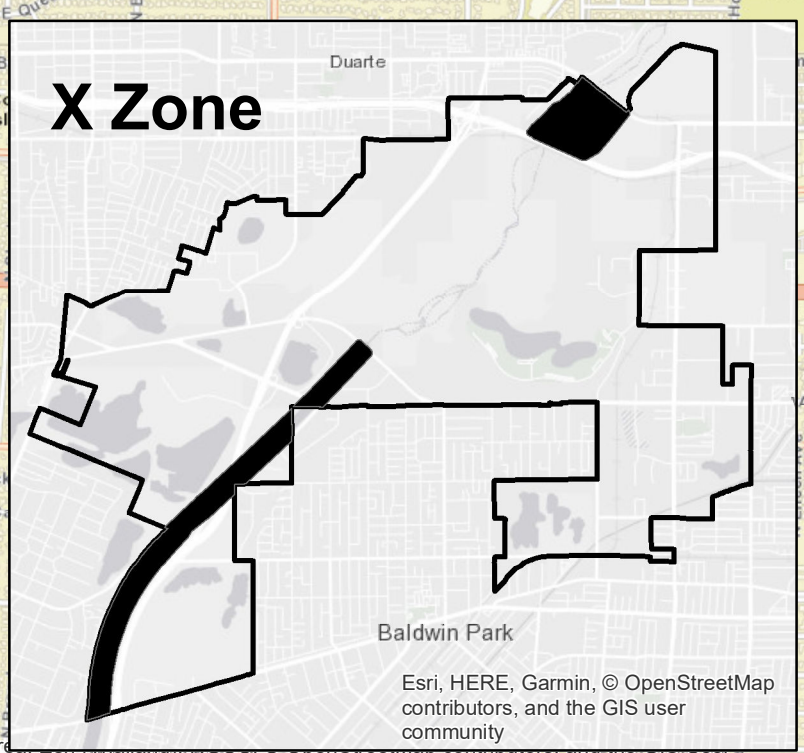

# CITY OF IRWINDALE - ZONING MAP (2018)

**Legend**

**Irwindale Zoning Code**

**Zones**

- A1 - Agricultural
- R1 - Single Family Residential
- R2 - Light-Multiple Residential
- R3 - Heavy-Multiple Residential
- C1 - Neighborhood Commercial
- C2 - Heavy Commercial
- C3 - Heavy Commercial-Residential
- CM - Commercial Manufacturing
- M1 - Light Manufacturing
- M2 - Heavy Manufacturing
- M2/AO - Auto Dismantling Overlay
- Q - Quarry
- OS - Open Space
- COH - City of Hope Specific Plan
- RII - Reliance II Specific Plan

Sources: City of Irwindale, Los Angeles County, SCAG